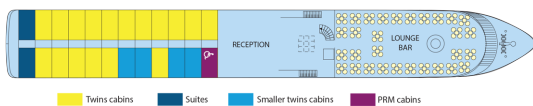

MS Miguel Torga

5 anchors - Douro - 66 cabins

MS Miguel Torga

The MS Miguel Torga cruises on the Douro.

Interior design

Cabins

- Upper Deck 2 beds - disabled person 14 m²
- Middle deck 2 beds 12 m²
- Middle deck 2 adjustable twin beds 13 m²
- Middle deck suit 2 beds 15 m²
- Main deck 2 beds 12 m²
- Main deck 2 adjustable twin beds 13 m²
- Upper deck 2 adjustable twin beds 13 m²
- Upper deck 2 beds - Suit 19 m²

Decks and technical details

MAIN DECK 8 cabins

MIDDLE DECK 24 cabins

UPPER DECK 34 cabins

Number of decks : 3
Width : 11.40
Guest capacity : 132
Year Built : 2017
Number of cabins : 66
Length : 80
Elevators
PRM cabins
Cabins outside