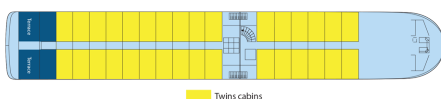

MS Miguel Torga

5 anchors - Douro - 66 cabins

MS Miguel Torga

The MS Miguel Torga cruises on the Douro.

Interior design

Cabins

- Upper Deck 2 beds - disabled person 14 m²
- Middle deck 2 beds 12 m²
- Middle deck 2 adjustable twin beds 13 m²
- Middle deck suit 2 beds 15 m²
- Main deck 2 beds 12 m²
- Main deck 2 adjustable twin beds 13 m²
- Upper deck 2 adjustable twin beds 13 m²
- Upper deck 2 beds - Suit 19 m²

Decks and technical details

MAIN DECK 8 cabins

MIDDLE DECK 24 cabins

UPPER DECK 34 cabins

Number of decks : 3
Width : 11.40
Guest capacity : 132
Year Built : 2017
Number of cabins : 66
Length : 80
Elevators
PRM cabins
Cabins outside

SUN DECK

MAIN DECK : RESTAURANT

MIDDLE DECK : LOUNGE BAR WITH DANCEFLOOR - RECEPTION DESK

SUN DECK : SUN DECK