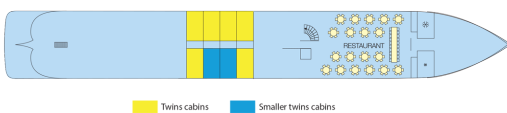

MS Miguel Torga

5 anchors - Douro - 66 cabins

MS Miguel Torga

The MS Miguel Torga cruises on the Douro.

Interior design

Cabins

- Upper Deck 2 beds - disabled person 14 m²
- Middle deck 2 beds 12 m²
- Middle deck 2 adjustable twin beds 13 m²
- Middle deck suit 2 beds 15 m²
- Main deck 2 beds 12 m²
- Main deck 2 adjustable twin beds 13 m²
- Upper deck 2 adjustable twin beds 13 m²
- Upper deck 2 beds - Suit 19 m²

Decks and technical details

MAIN DECK 8 cabins

MIDDLE DECK 24 cabins

UPPER DECK 34 cabins

Number of decks : 3
Width : 11.40
Guest capacity : 132
Year Built : 2017
Number of cabins : 66
Length : 80
Elevators
PRM cabins
Cabins outside